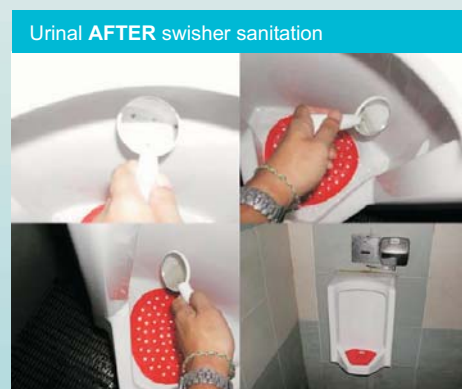

## Swisher Hygiene Service

- Deep cleaning and sanitation of porcelain fixtures (bowls, sinks, urinals) to remove build up and stains.
- Germicide treatment...Effective in controlling bacteria, viral and fungal infections between visits. Makes restroom maintenance between our visits easier.
- Installation and maintenance of Swisher Air Freshener. Keeps restrooms fresh smelling.
- Installation of soap dispensers and a continuous supply of lotion hand soap.
- Urinals screens as needed...deodorized and sanitized.
- "Sanitized By Swisher" stickers on each fixtures...let your customers and employees know that you have gone the extra step for thier protection.

### Soap Dispenser